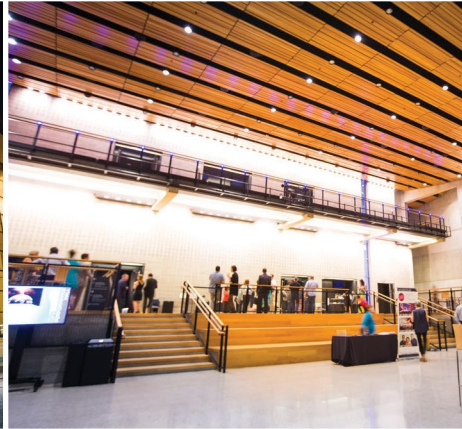

MOODY PERFORMANCE HALL

AT&T
PERFORMING
ARTS
CENTER

GET TICKETS AND INFORMATION AT
ATTPAC.ORG | 214.880.0202

MOODY PERFORMANCE HALL

LEVEL ONE ORCHESTRA

STAGE

Seating
 ADA Seating
 Bar
 Restroom
 Elevator

MOODY PERFORMANCE HALL

LEVEL TWO BALCONY

Seating	ADA Seating	Bar	Restroom	Elevator