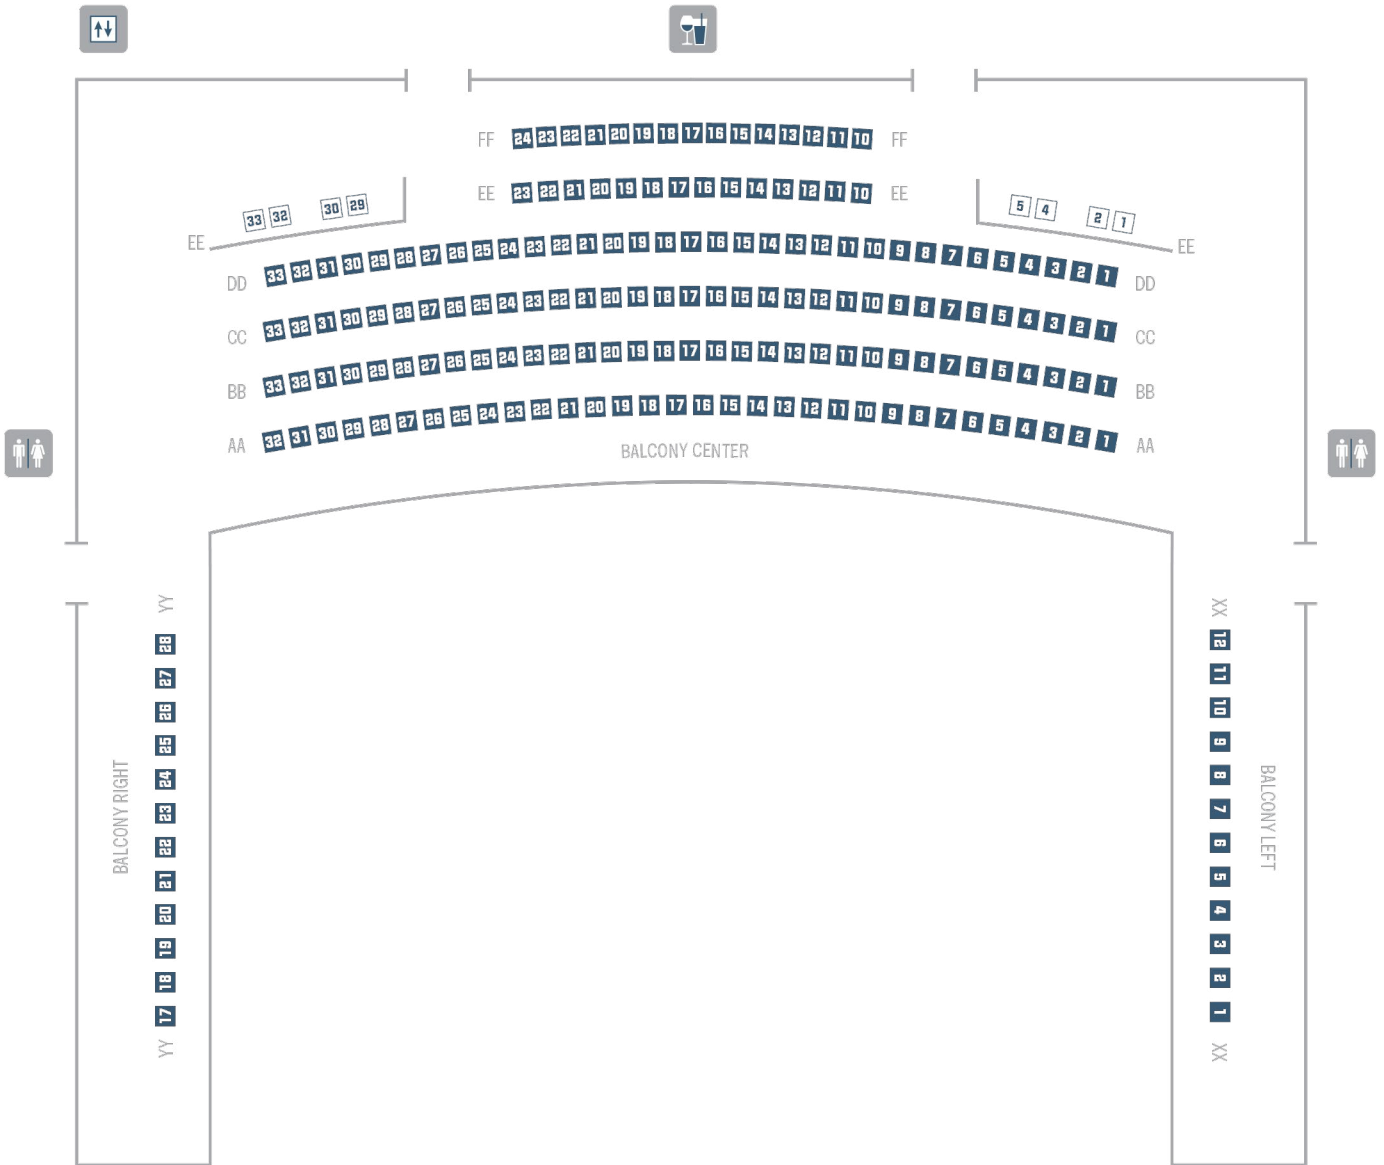

MOODY PERFORMANCE HALL

AT&T
PERFORMING
ARTS
CENTER

GET TICKETS AND INFORMATION AT
ATTPAC.ORG | 214.880.0202

MOODY PERFORMANCE HALL

LEVEL ONE ORCHESTRA

STAGE

Seating
 ADA Seating
 Bar
 Restroom
 Elevator

MOODY PERFORMANCE HALL

LEVEL TWO BALCONY

Seating	ADA Seating	Bar	Restroom	Elevator