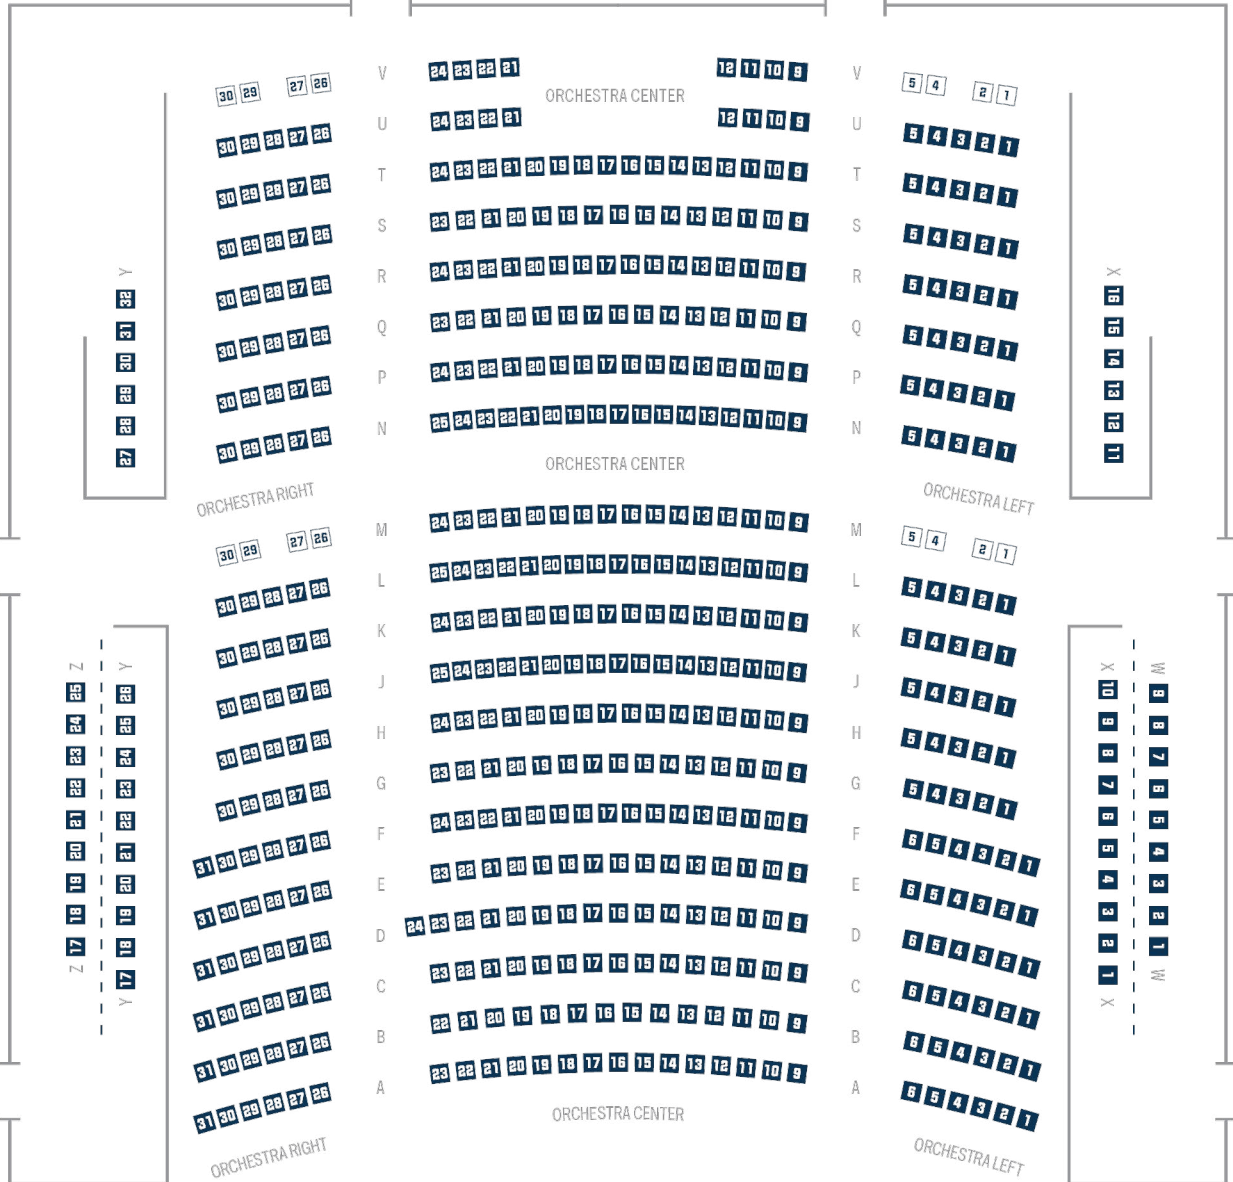

MOODY PERFORMANCE HALL

AT&T
PERFORMING
ARTS
CENTER

GET TICKETS AND INFORMATION AT
ATTPAC.ORG | 214.880.0202

MOODY PERFORMANCE HALL

LEVEL ONE ORCHESTRA

STAGE

Seating
 ADA Seating
 Bar
 Restroom
 Elevator

MOODY PERFORMANCE HALL

LEVEL TWO BALCONY

Seating	ADA Seating	Bar	Restroom	Elevator